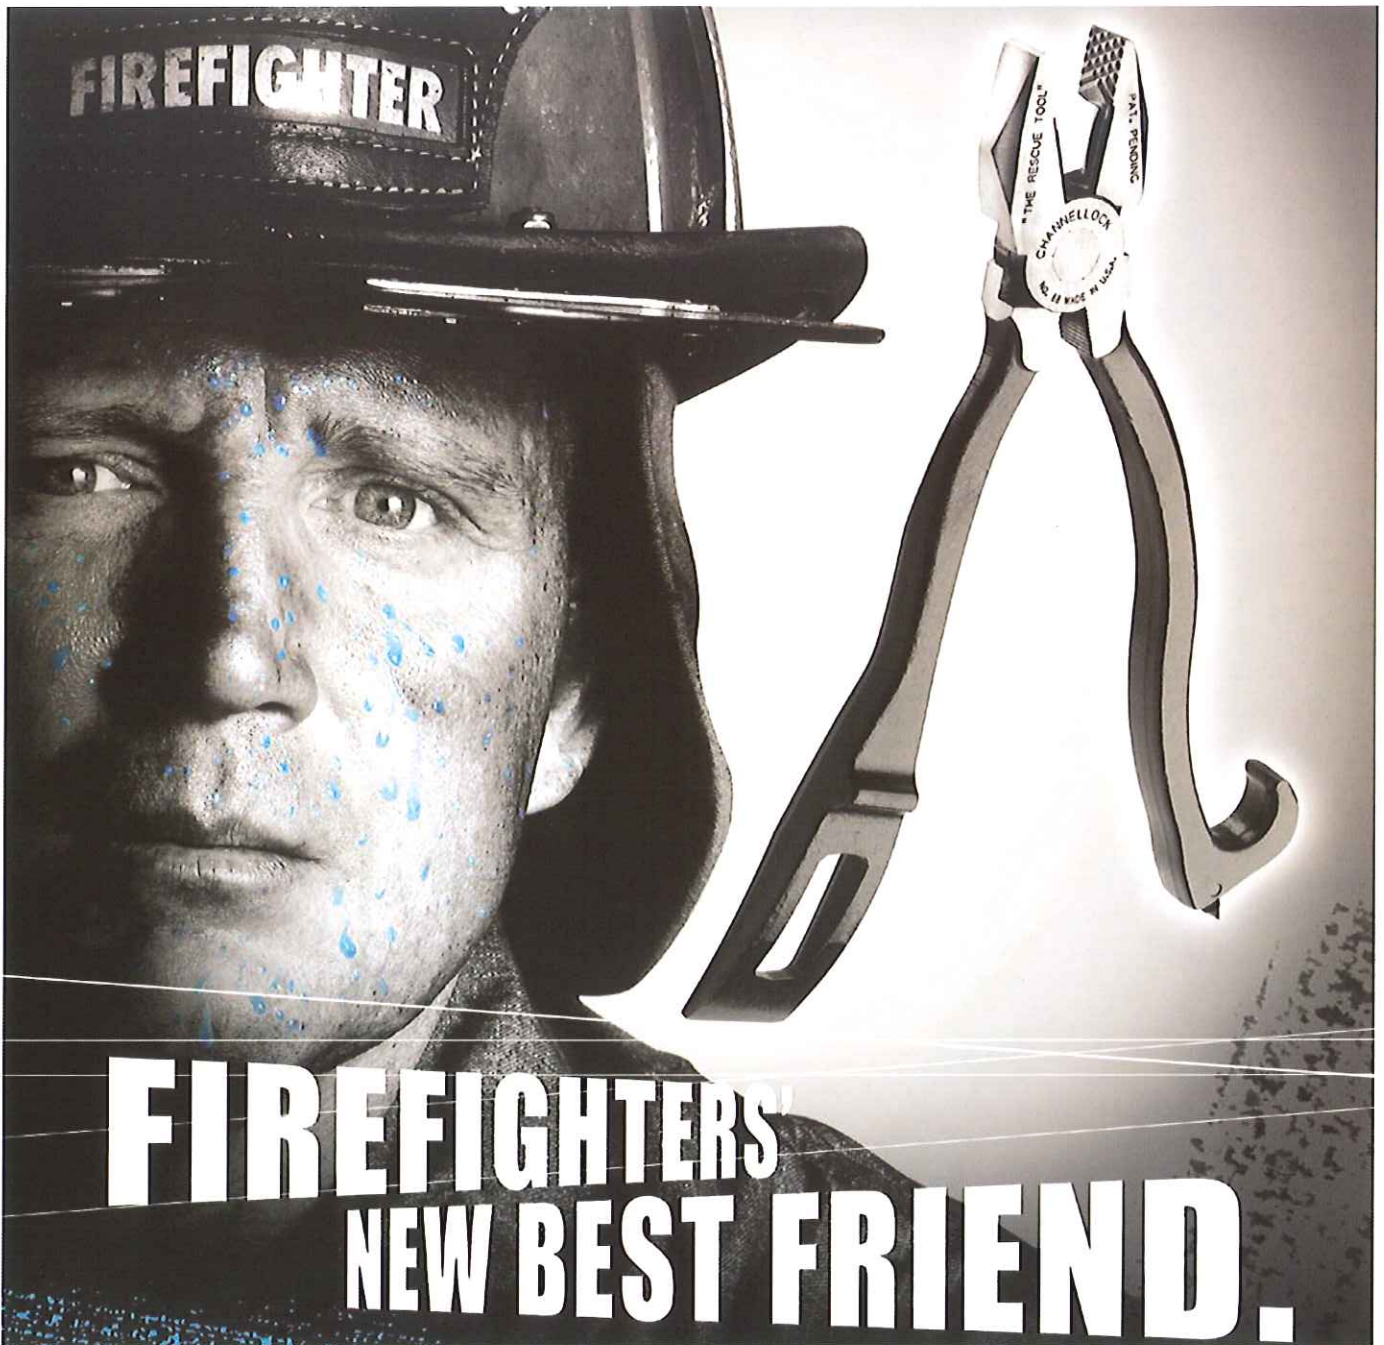

PLIER	A OVERALL LENGTH		B JAW LENGTH		C JOINT THICKNESS		D JOINT WIDTH		E CUTTING EDGE		F NOSE WIDTH		H HANDLE SPAN		WEIGHT	
	in	mm	in	mm	in	mm	in	mm	in	mm	in	mm	in	mm	pounds	grams
88	10.46	265.68	1.49	37.85	0.56	14.22	1.11	28.19	0.78	19.81	0.22	5.59	3.72	94.49	1.62	737.09

ITEM #	DESCRIPTION	PACKAGE	PACK QUANTITY	LENGTH inches	WIDTH inches	HEIGHT inches	CUBE inches	WEIGHT pounds	UPC NUMBER
88	6" n 1 Rescue Tool	SHELF	5	13.00	7.00	4.00	0.211	8.25	30025582436017
		SINGLE	1	12.00	6.50	0.50	0.023	1.63	025582436016

Look for CHANNELLOCK® tools at:

Tanger Supply, Inc.
Wholesale Hardware
717-394-0626 Fax 717394-2830
Toll free 800-355-0626